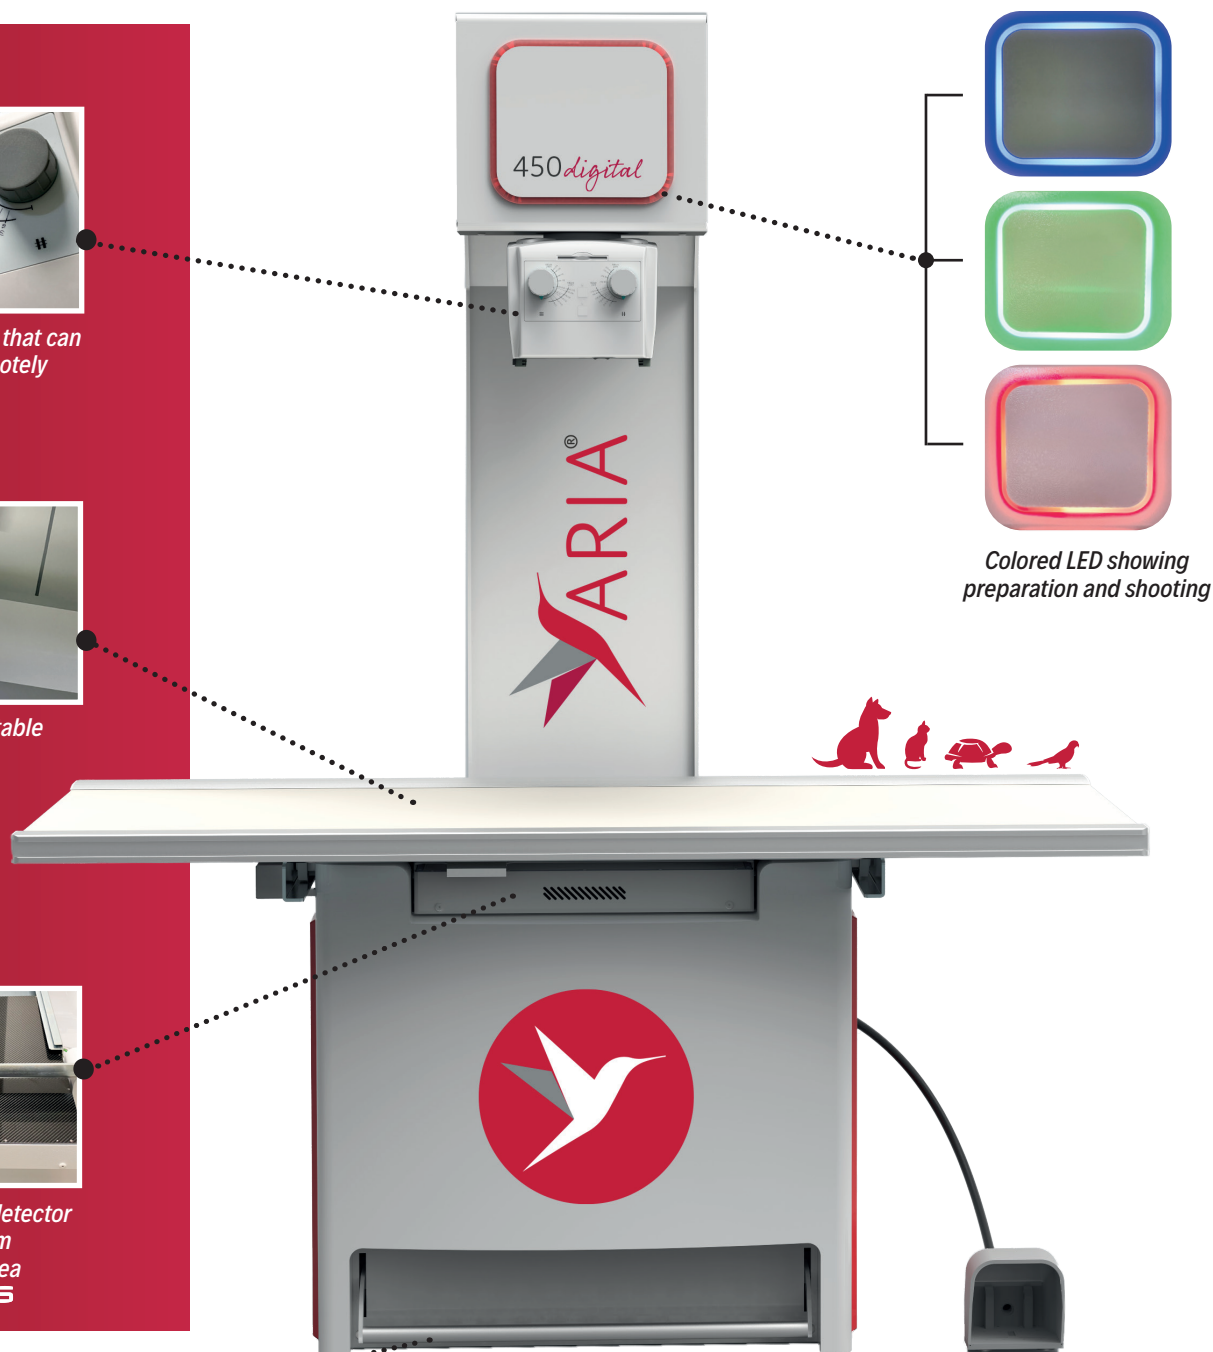

# RADIOGRAPHIC GENERATOR

 Produced and designed in Italy by Foschi

**NEW!**

 **ARIA**<sup>®</sup> 450 *digital*

Collimator LED light that can be activated remotely or by pedal

4-way Floating table

Cesium Flat Panel detector with 43x43 cm of sensitive area  
**THALES**

Mechanical anti-trip brake

20002176

ARIA 450 digital + kit pc

22002176

ARIA 450 digital + kit workstation

The **ARIA450 Digital** generator is the first radiological with a fully integrated flat panel created for the Veterinary medicine market.

With **17"x17"** inches sensitive area the **THALES Flat Panel** detector connected to the generator allows you to perform complex studies in an automated way, reducing the learning curve and maximizing image quality from the first use.

The **ARIA software** acts as a single console for managing the entire device, allowing dose selection and image acquisition in just 5 seconds.

The graphical user interface has been revisited and is even more intuitive and simple. You can choose between over 1,000 presets for 11 different species: by choosing the anatomical width or the size of the breed, **ARIA** will load the ideal exposure for the highest image quality with the lowest dose.