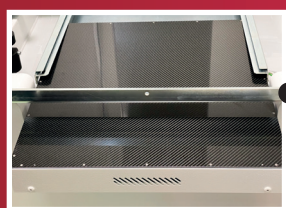

# RADIOGRAPHIC GENERATOR

 Produced and designed in Italy by Foschi

**NEW!**

 **ARIA**<sup>®</sup> 450 *digital*

Collimator LED light that can be activated remotely or by pedal

4-way Floating table

Cesium Flat Panel detector with 43x43 cm of sensitive area  
**THALES**

Mechanical anti-trip brake

20002176

ARIA 450 digital + kit pc

22002176

ARIA 450 digital + kit workstation

The **ARIA450 Digital** generator is the first radiological with a fully integrated flat panel created for the Veterinary medicine market.

With **17"x17"** inches sensitive area the **THALES Flat Panel** detector connected to the generator allows you to perform complex studies in an automated way, reducing the learning curve and maximizing image quality from the first use.